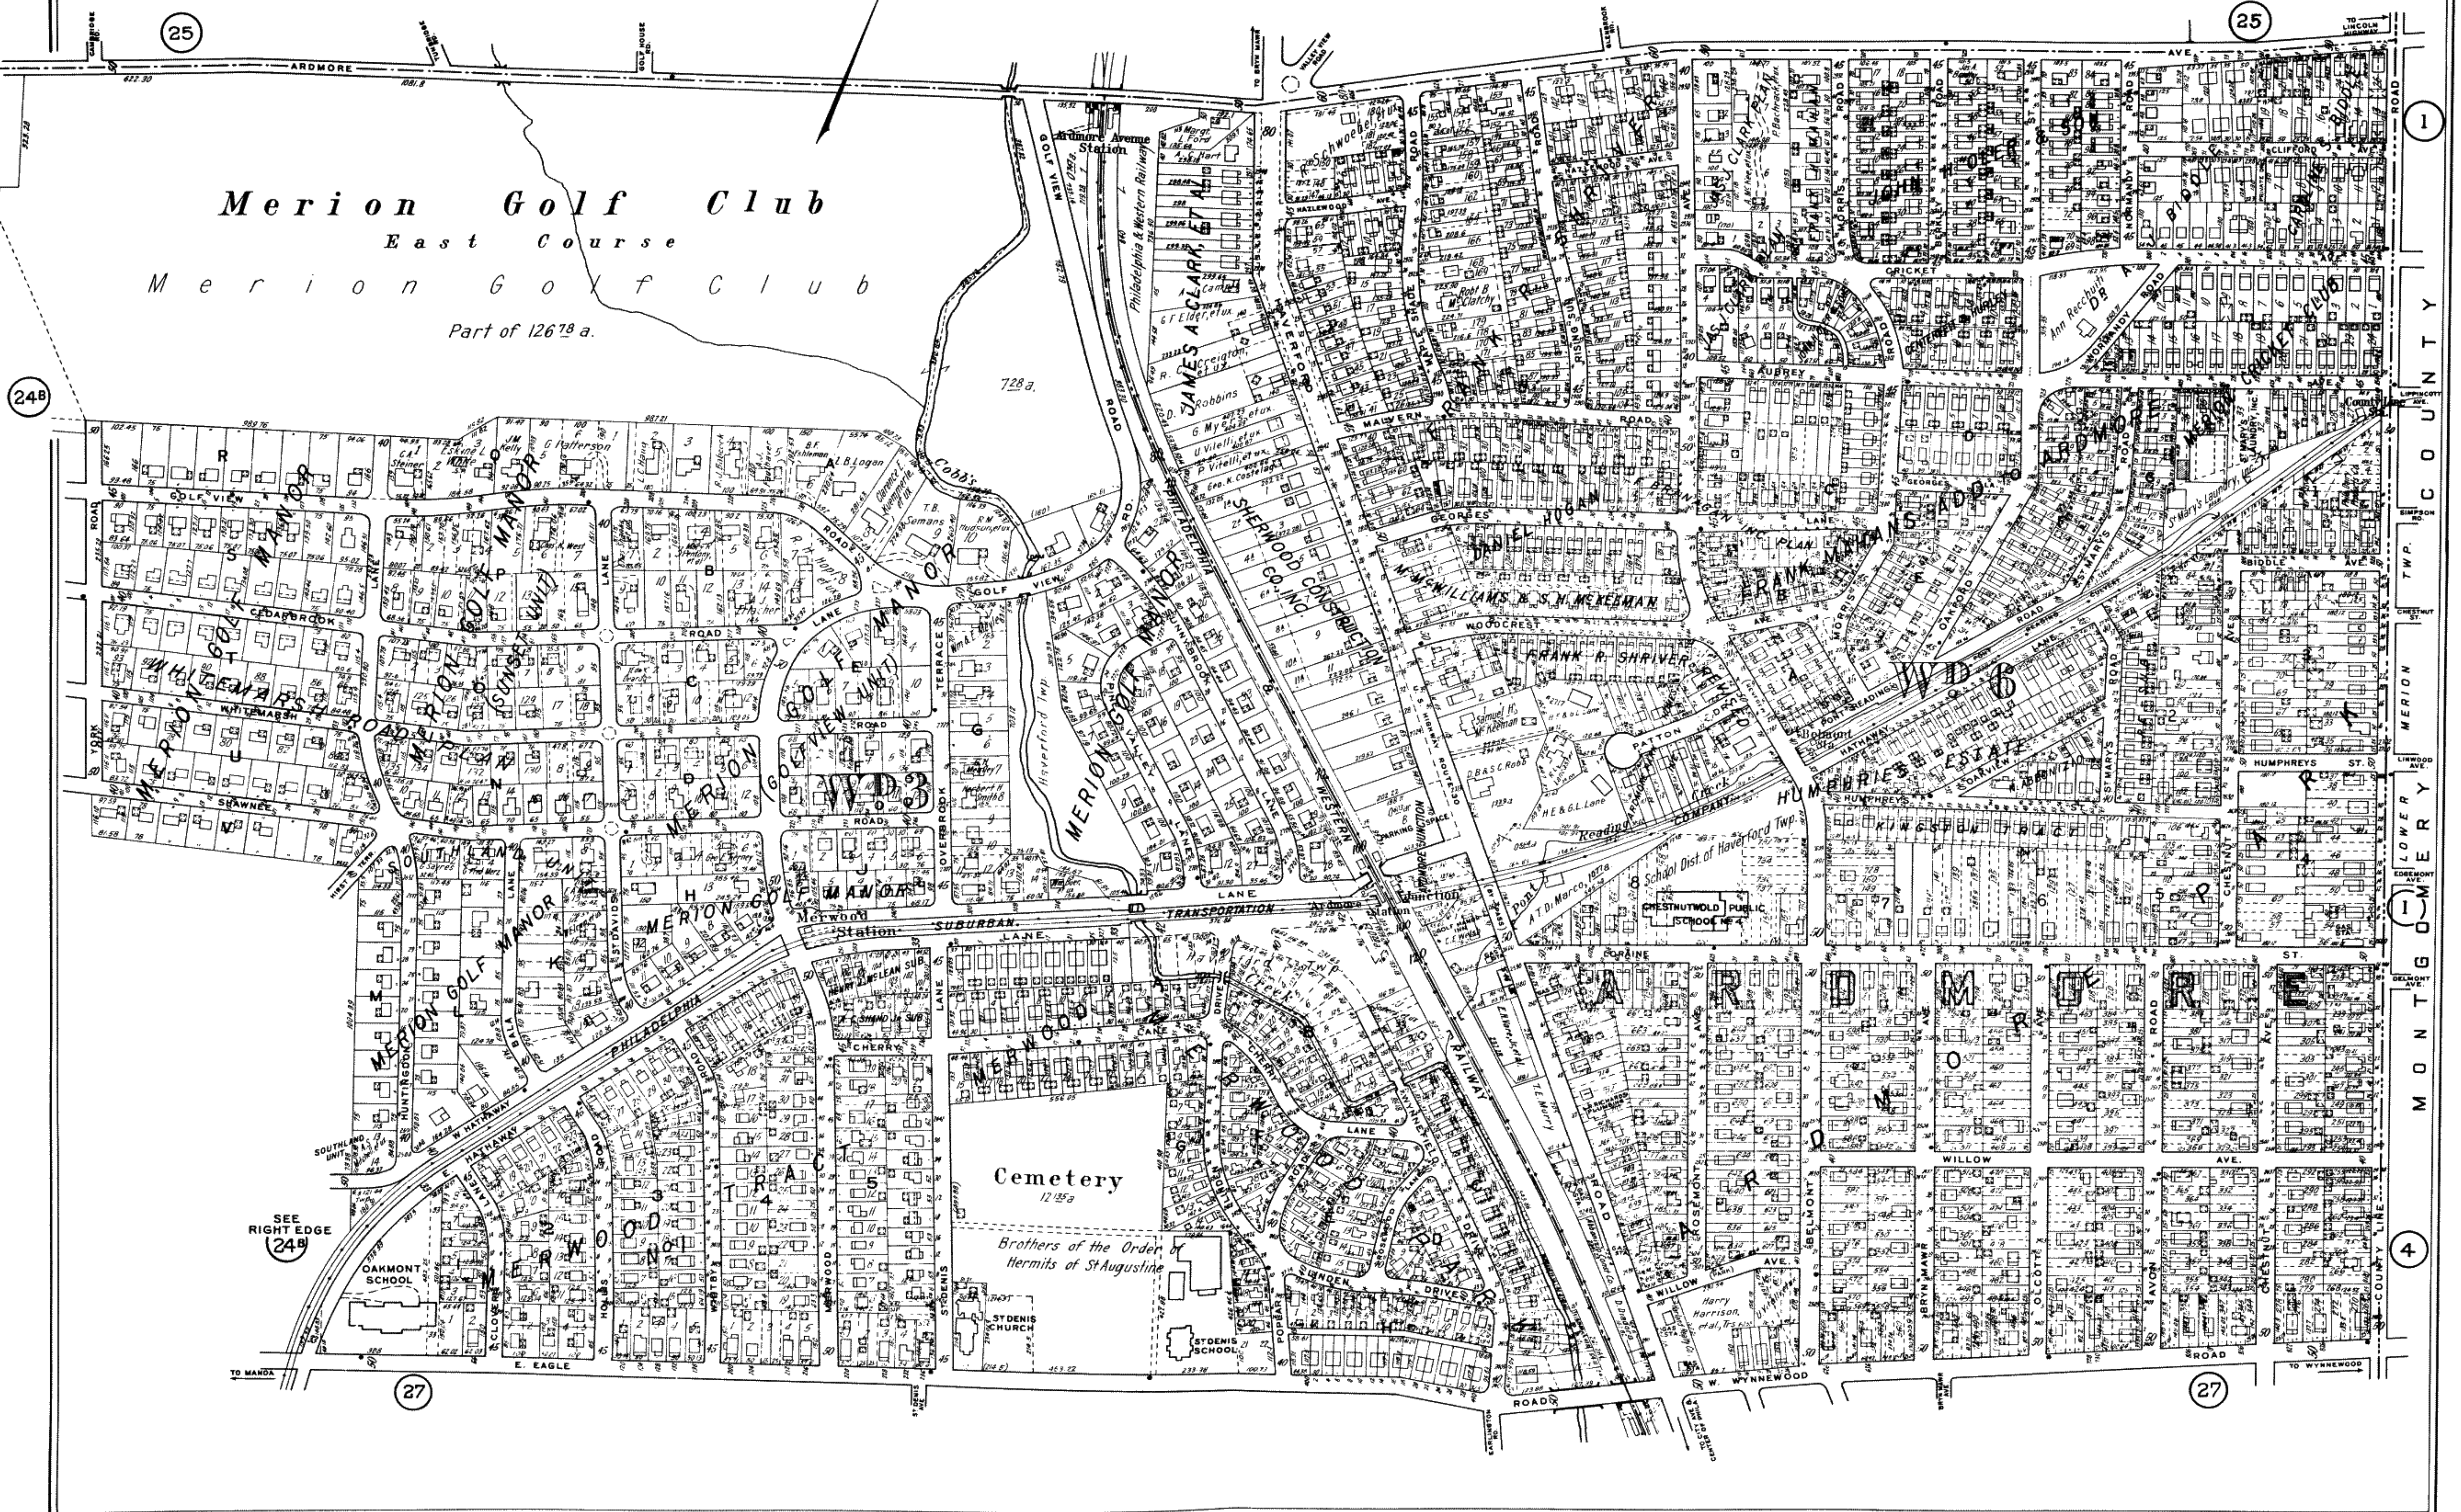

SCALE: 200 FEET - 1 INCH

Merion Golf Club

East Course

Merion Golf Club

Part of 12678 a.

728 a.

Cemetery

Brothers of the Order of Hermits of St. Augustine

SEE RIGHT EDGE 24B

25

25

24B

27

27

1

1

4

MONTGOMERY COUNTY
LOWER MERION TWP.
MIDDLE MERION TWP.
UPPER MERION TWP.