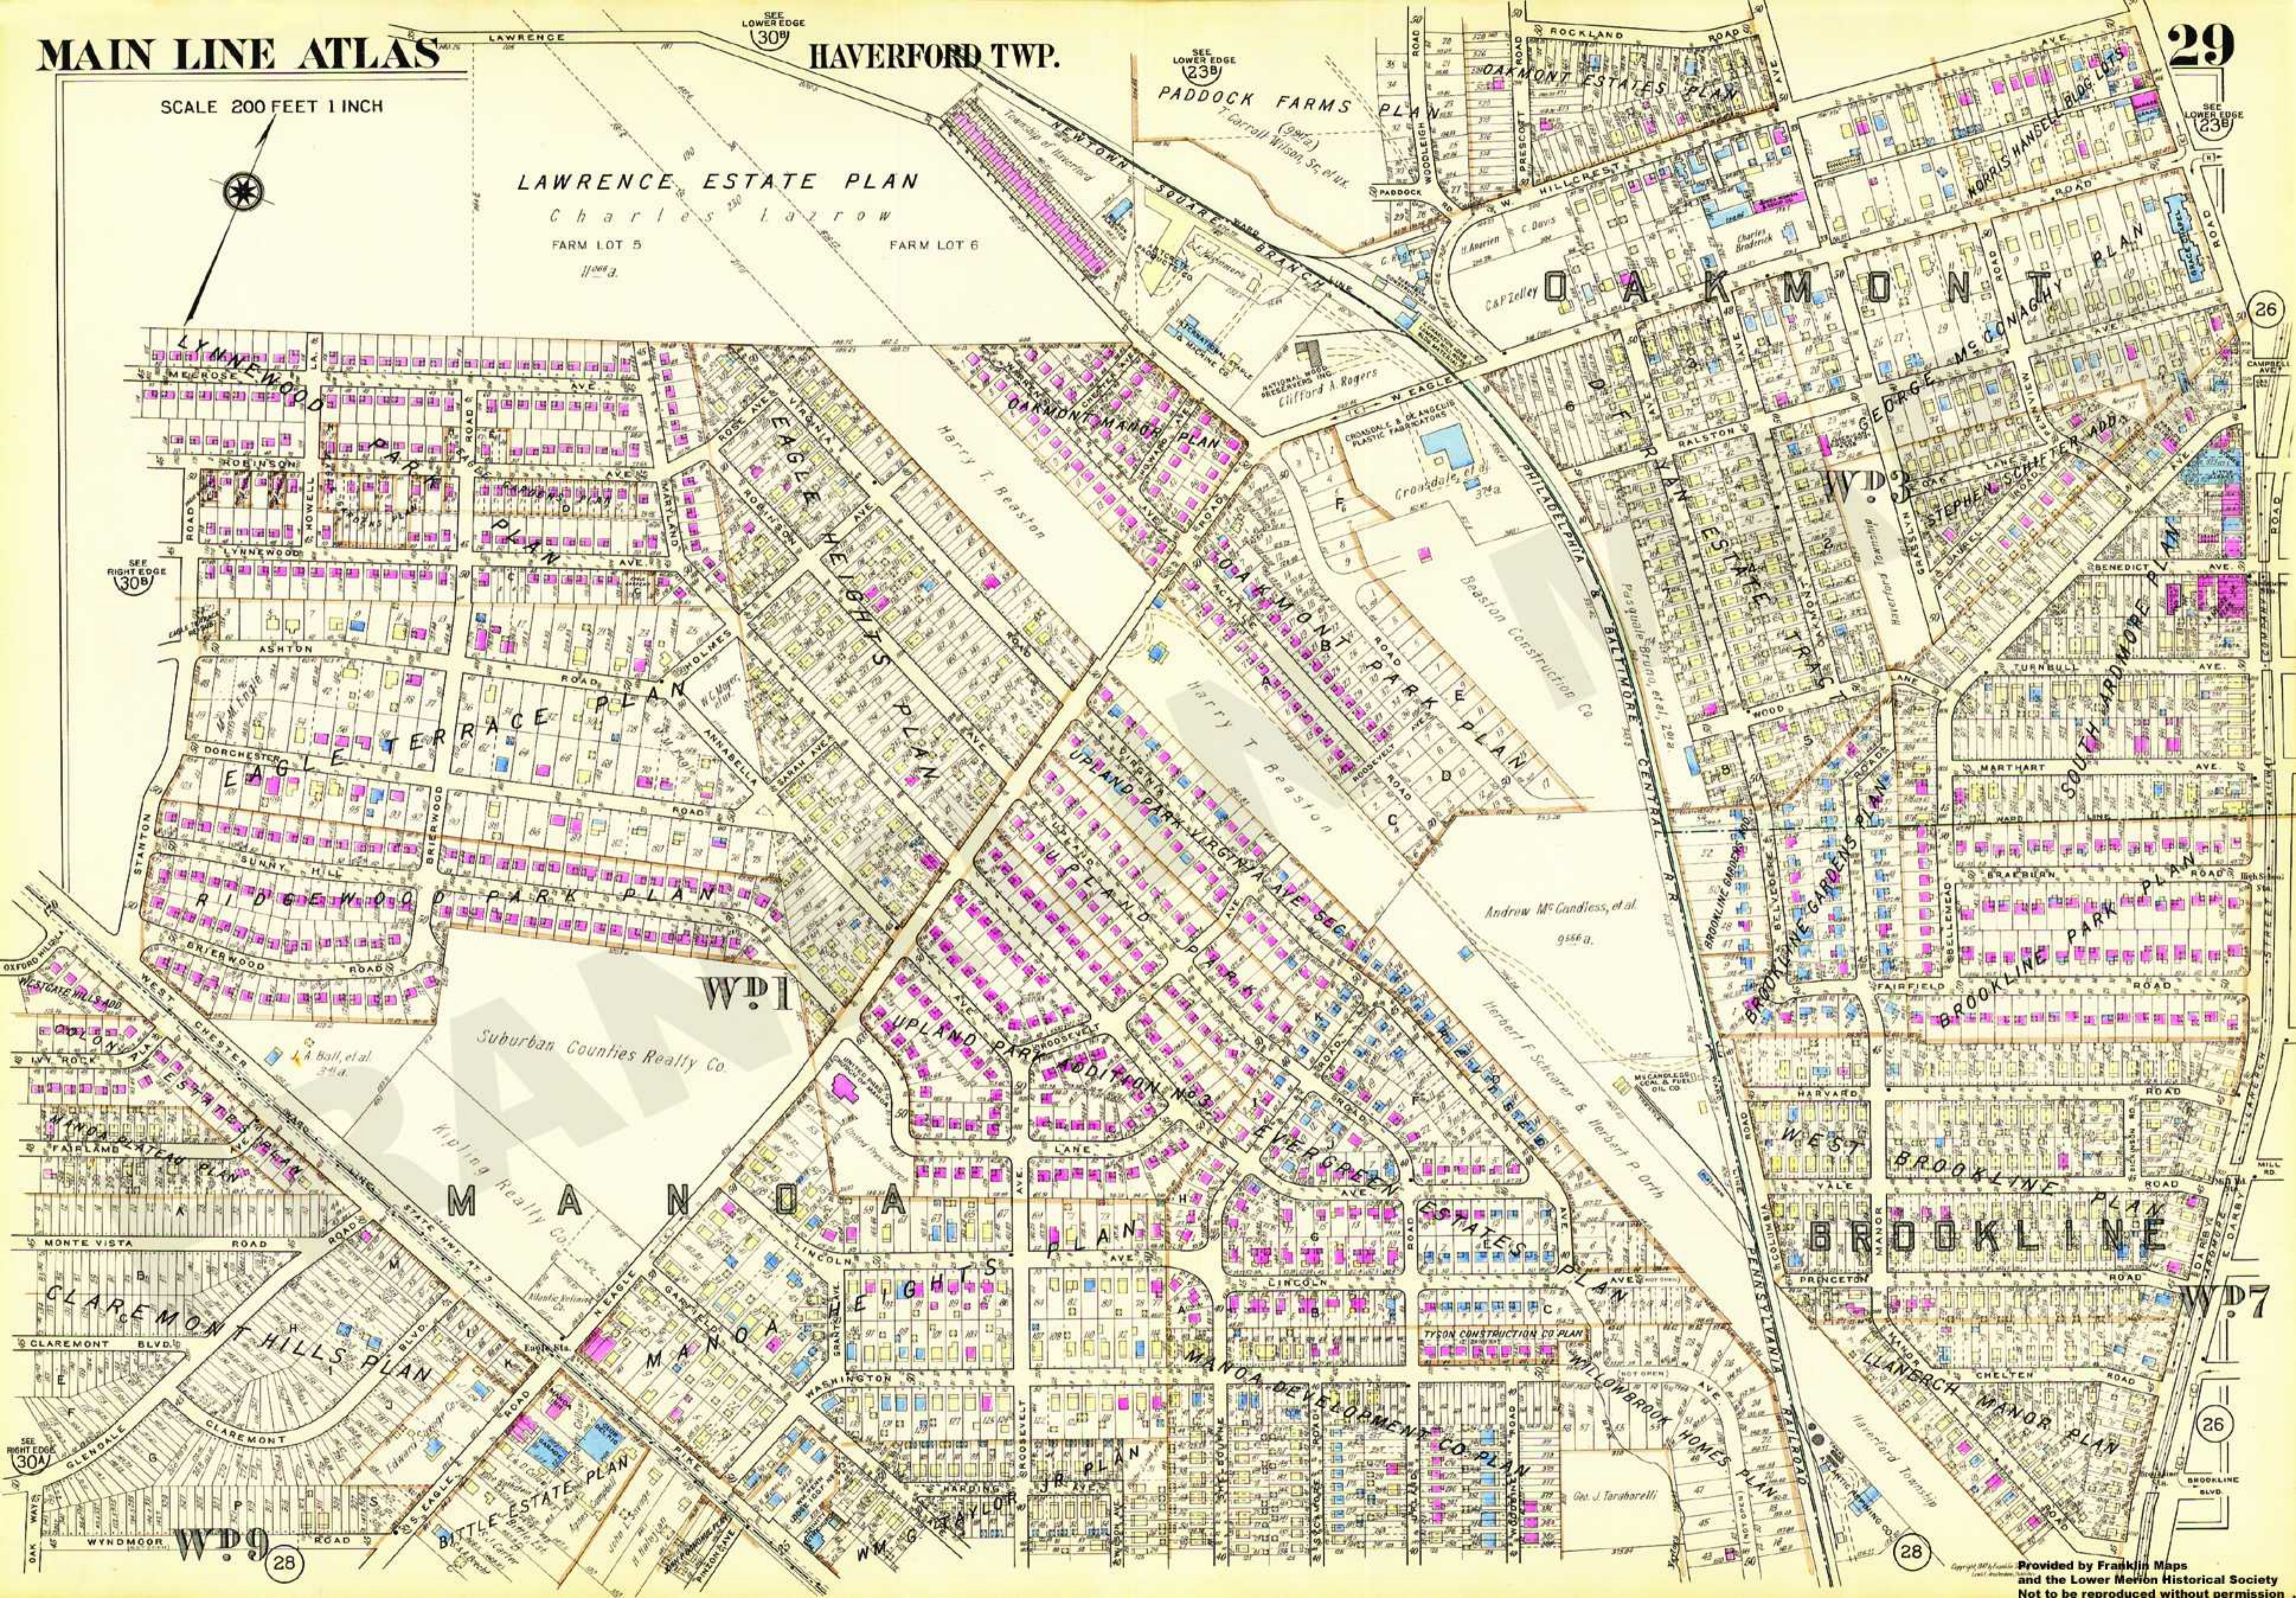

SCALE 200 FEET 1 INCH

LAWRENCE ESTATE PLAN

Charles Larrow

FARM LOT 5

FARM LOT 6

SEE RIGHT EDGE 30B

SEE LOWER EDGE 23B

26

26

SEE RIGHT EDGE 30A

28

28

WD7

WD9

WP1