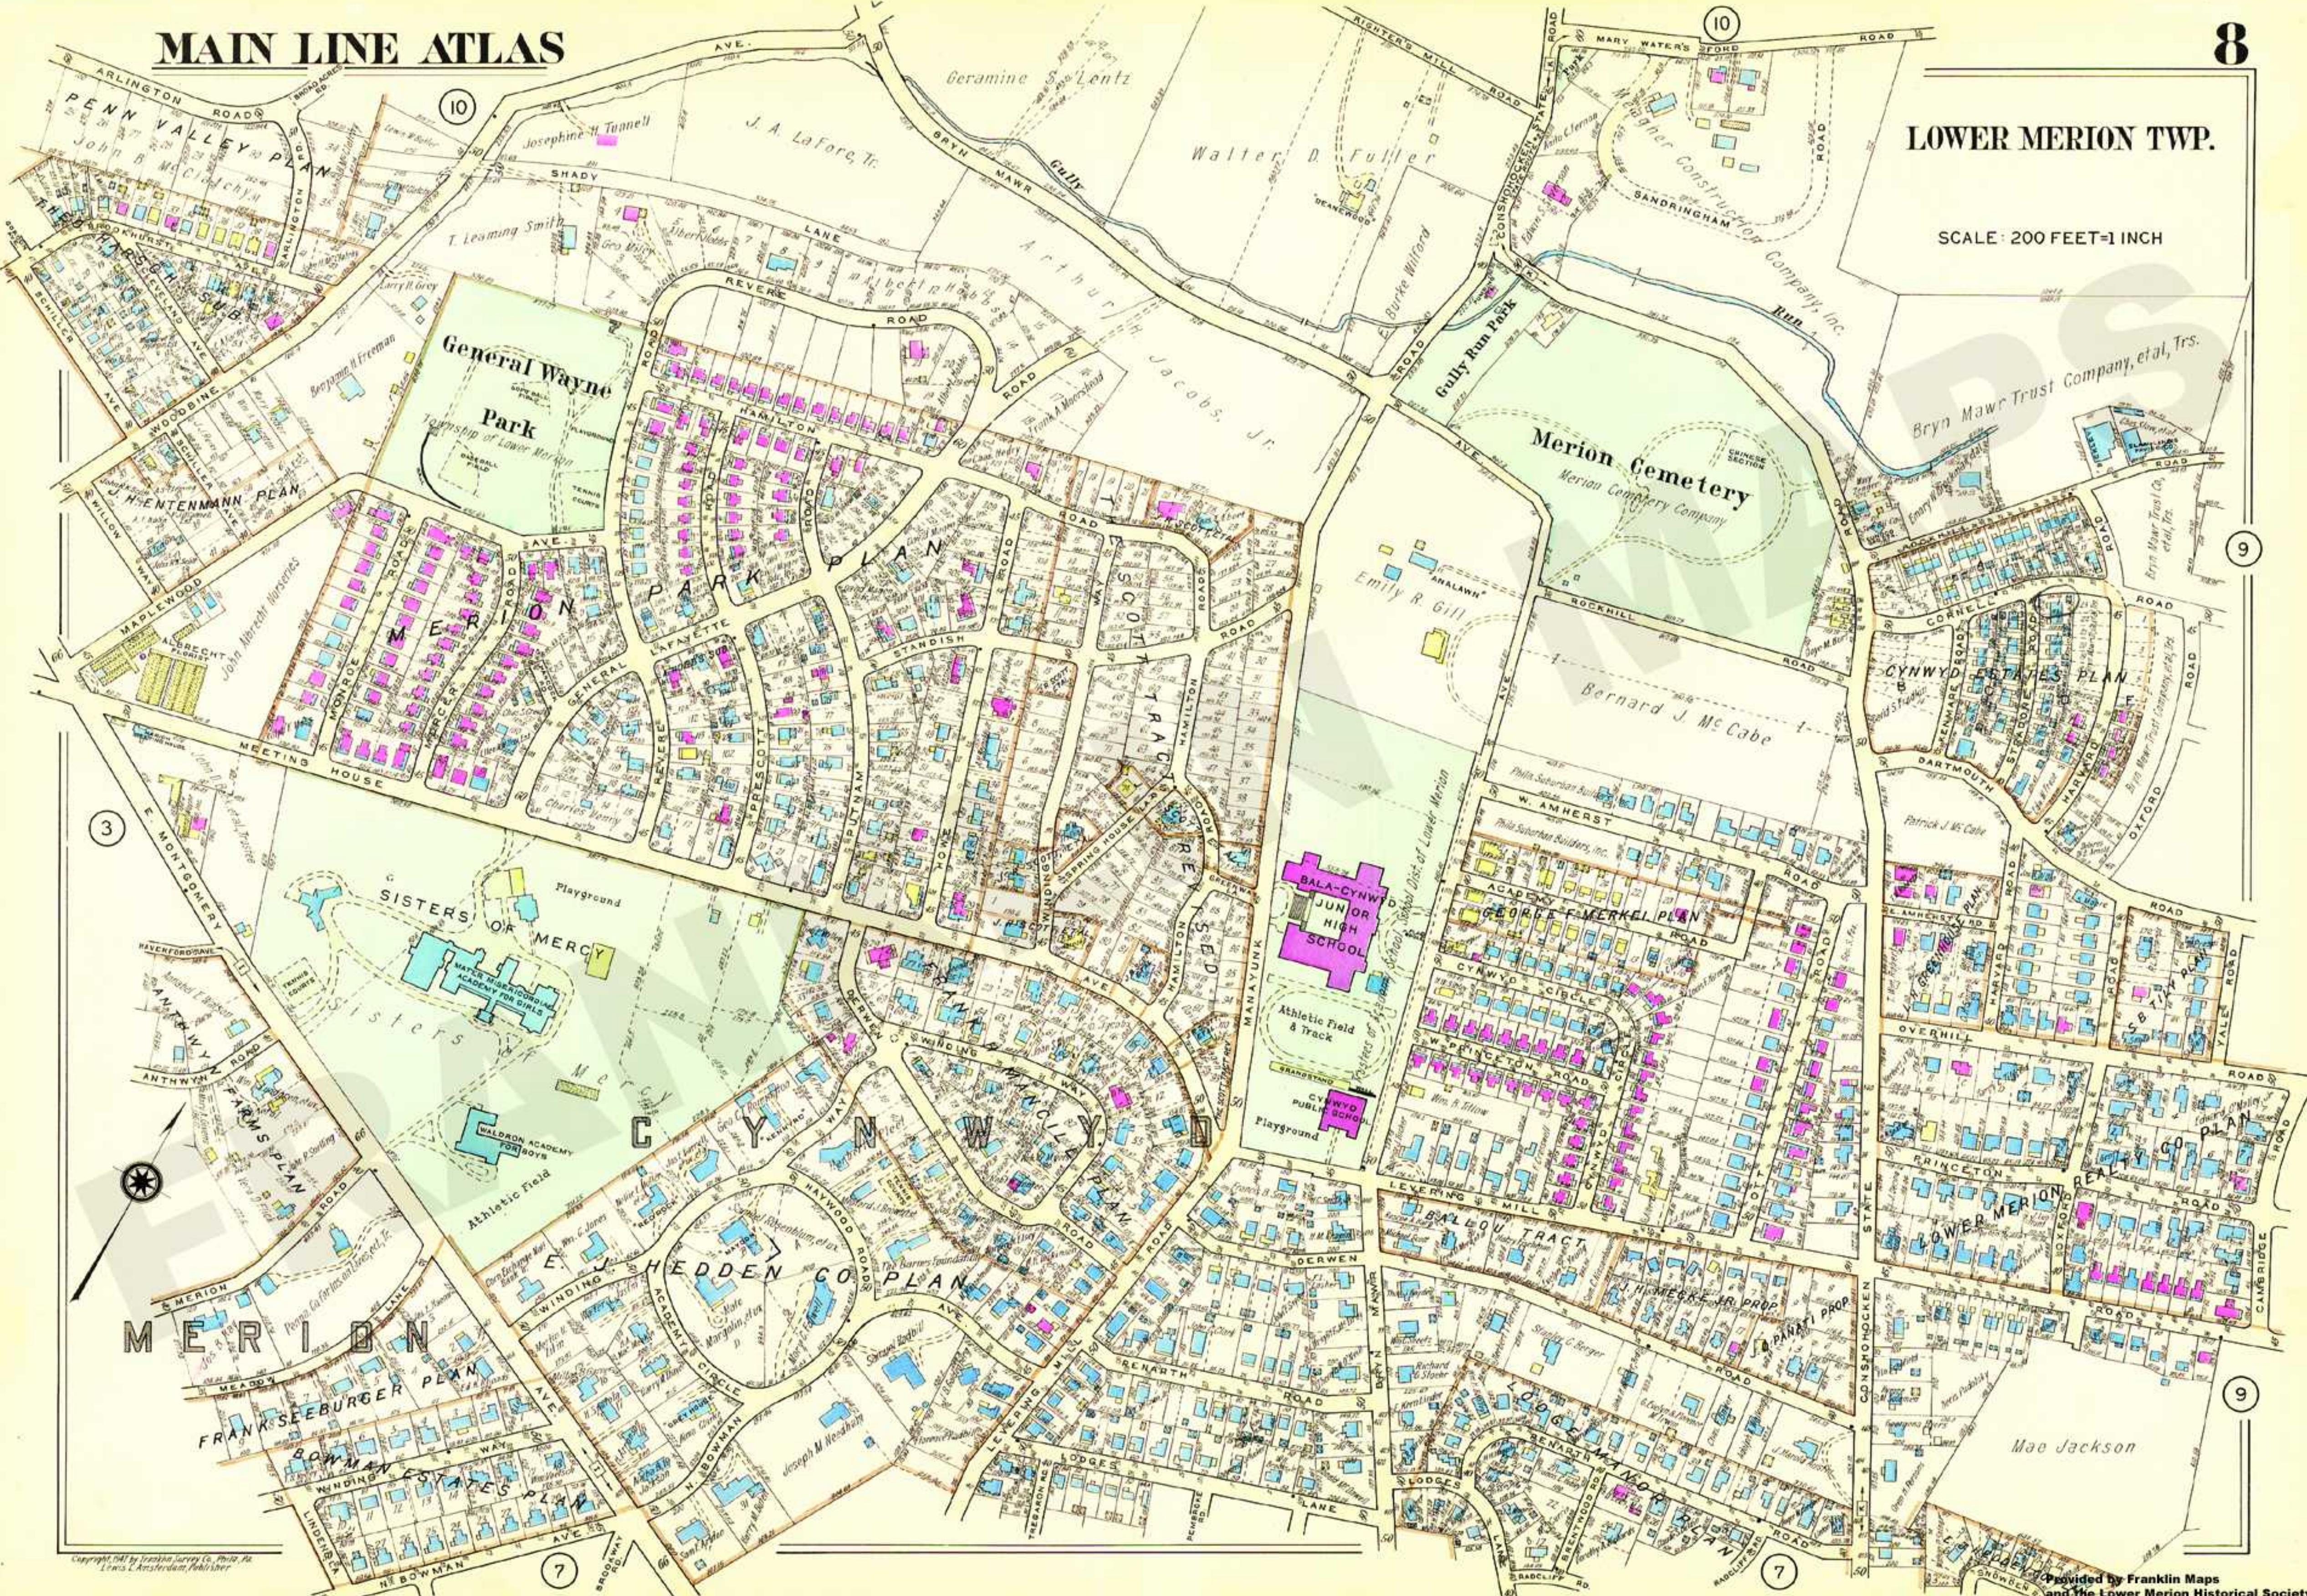

LOWER MERION TWP.

SCALE: 200 FEET=1 INCH

Provided by Franklin Maps and the Lower Merion Historical Society. Not to be reproduced without permission.