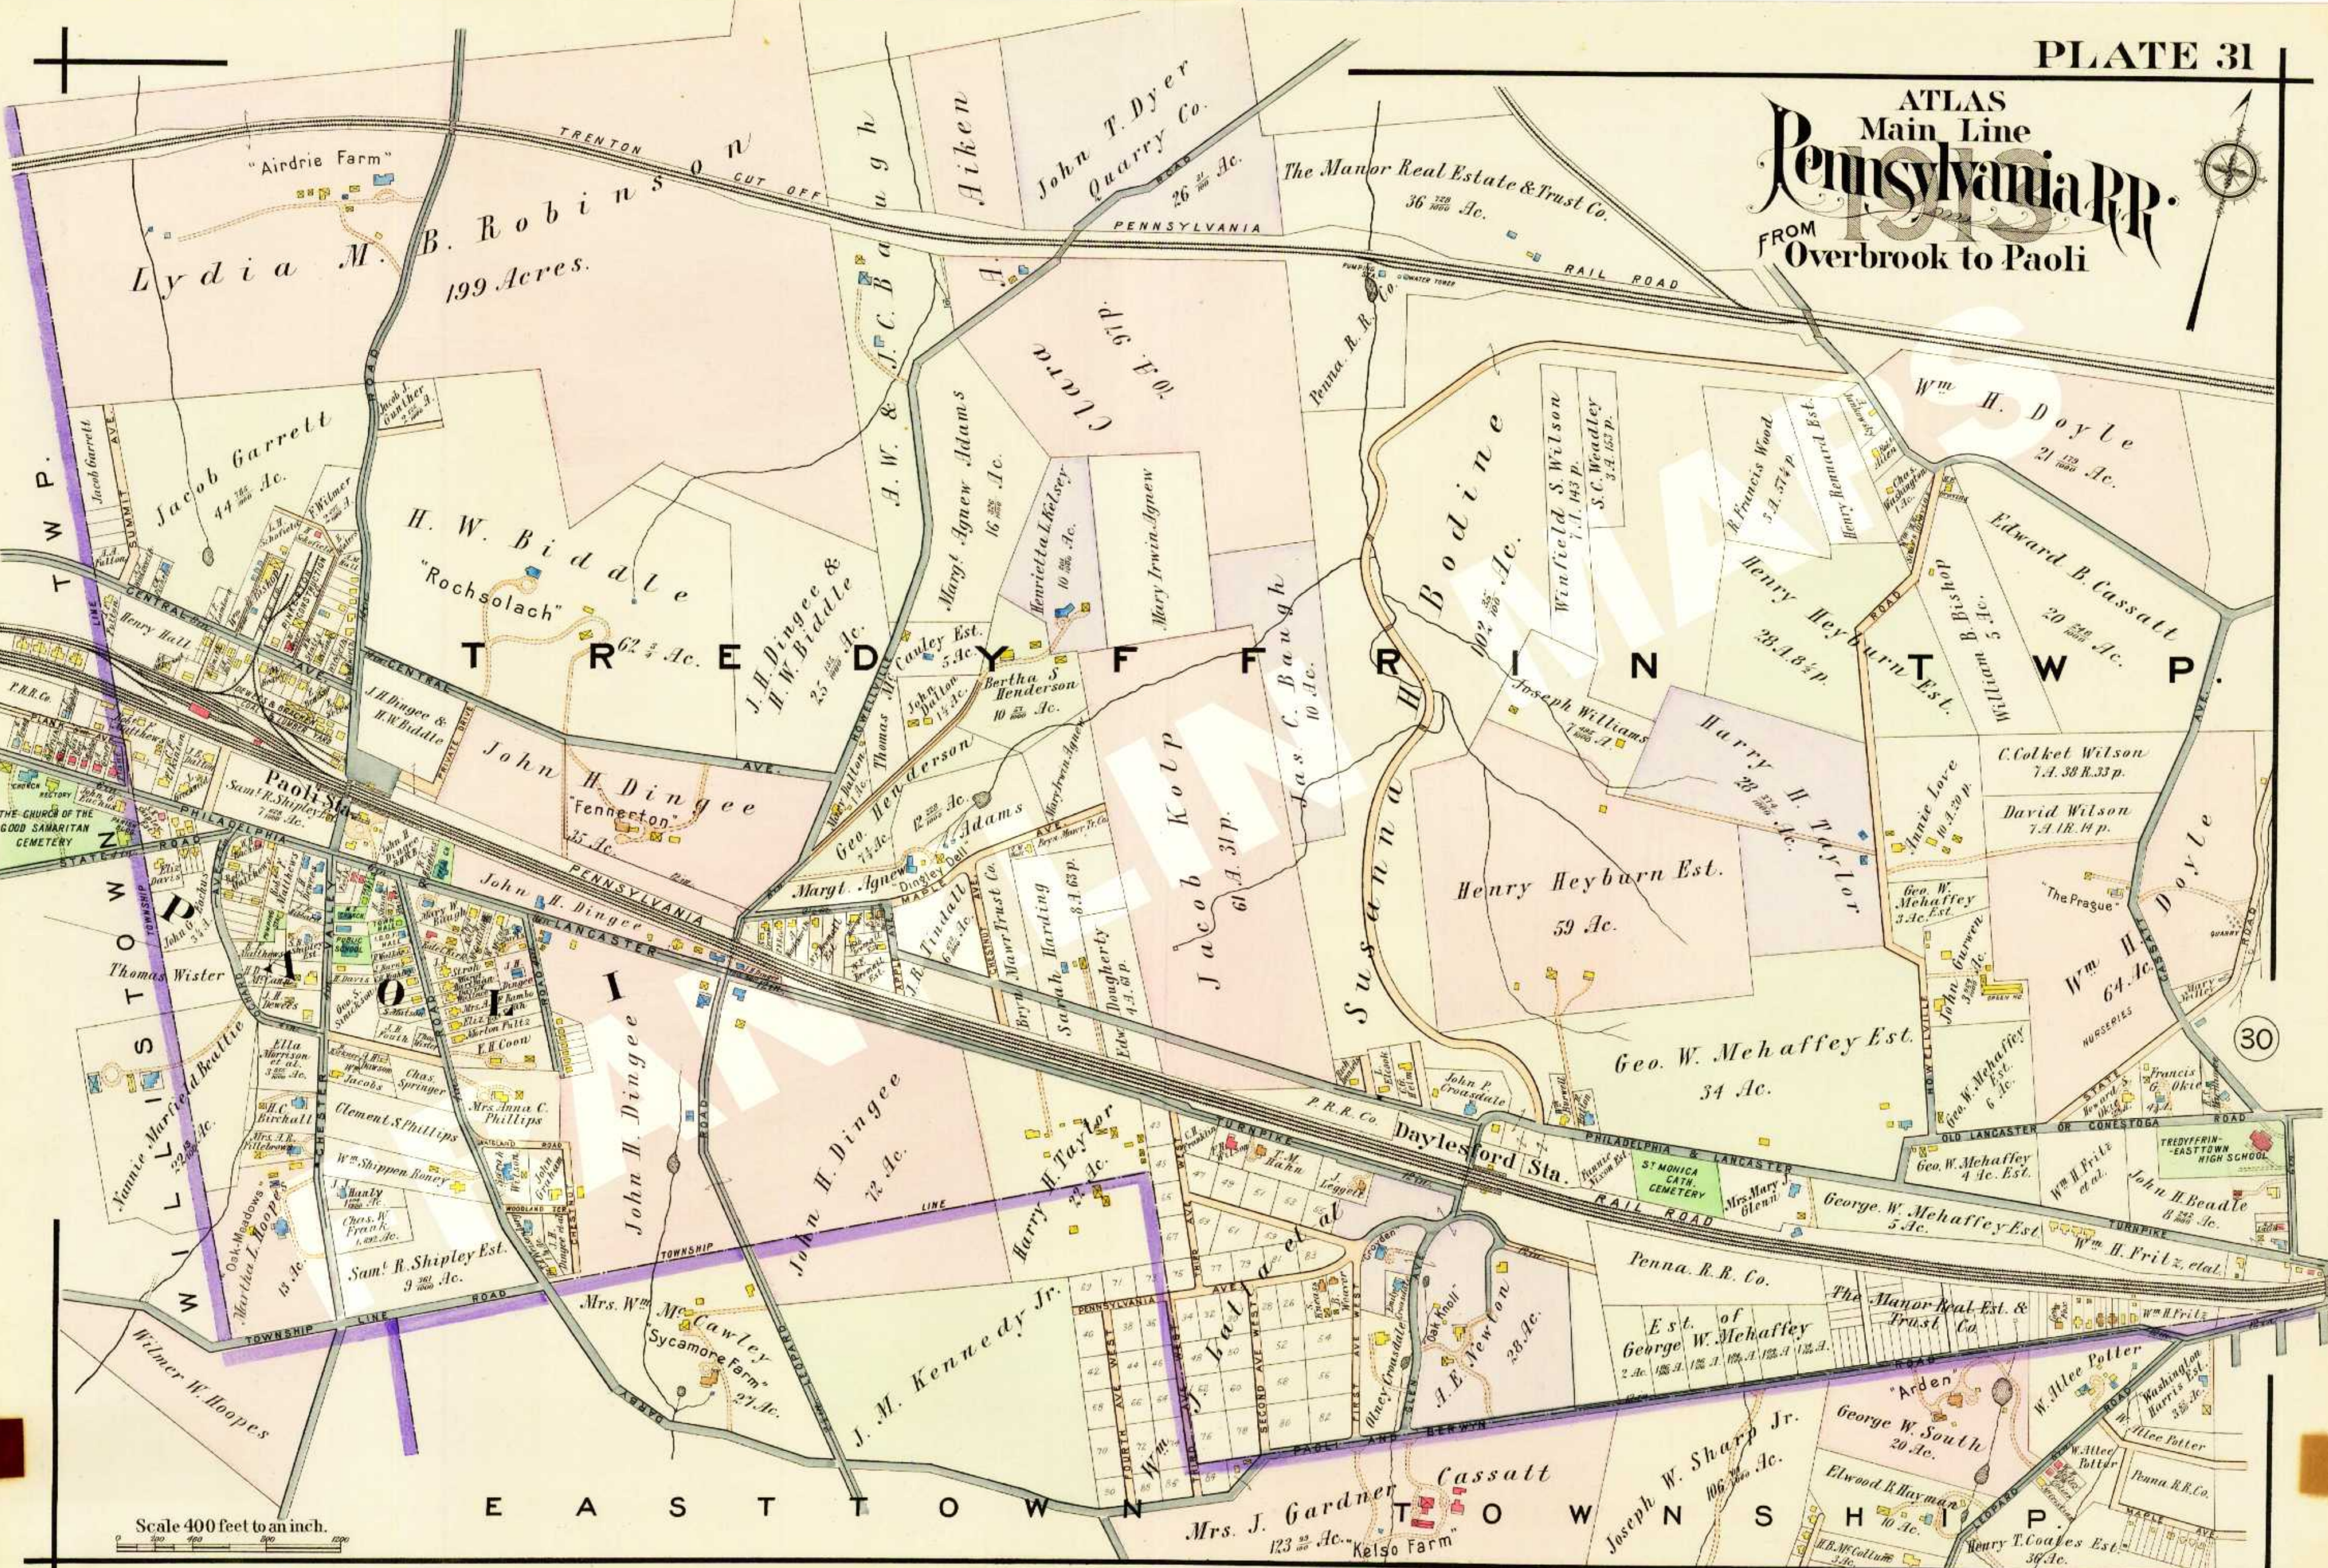

ATLAS
Main Line
Pennsylvania RR.
FROM Overbrook to Paoli

Scale 400 feet to an inch.