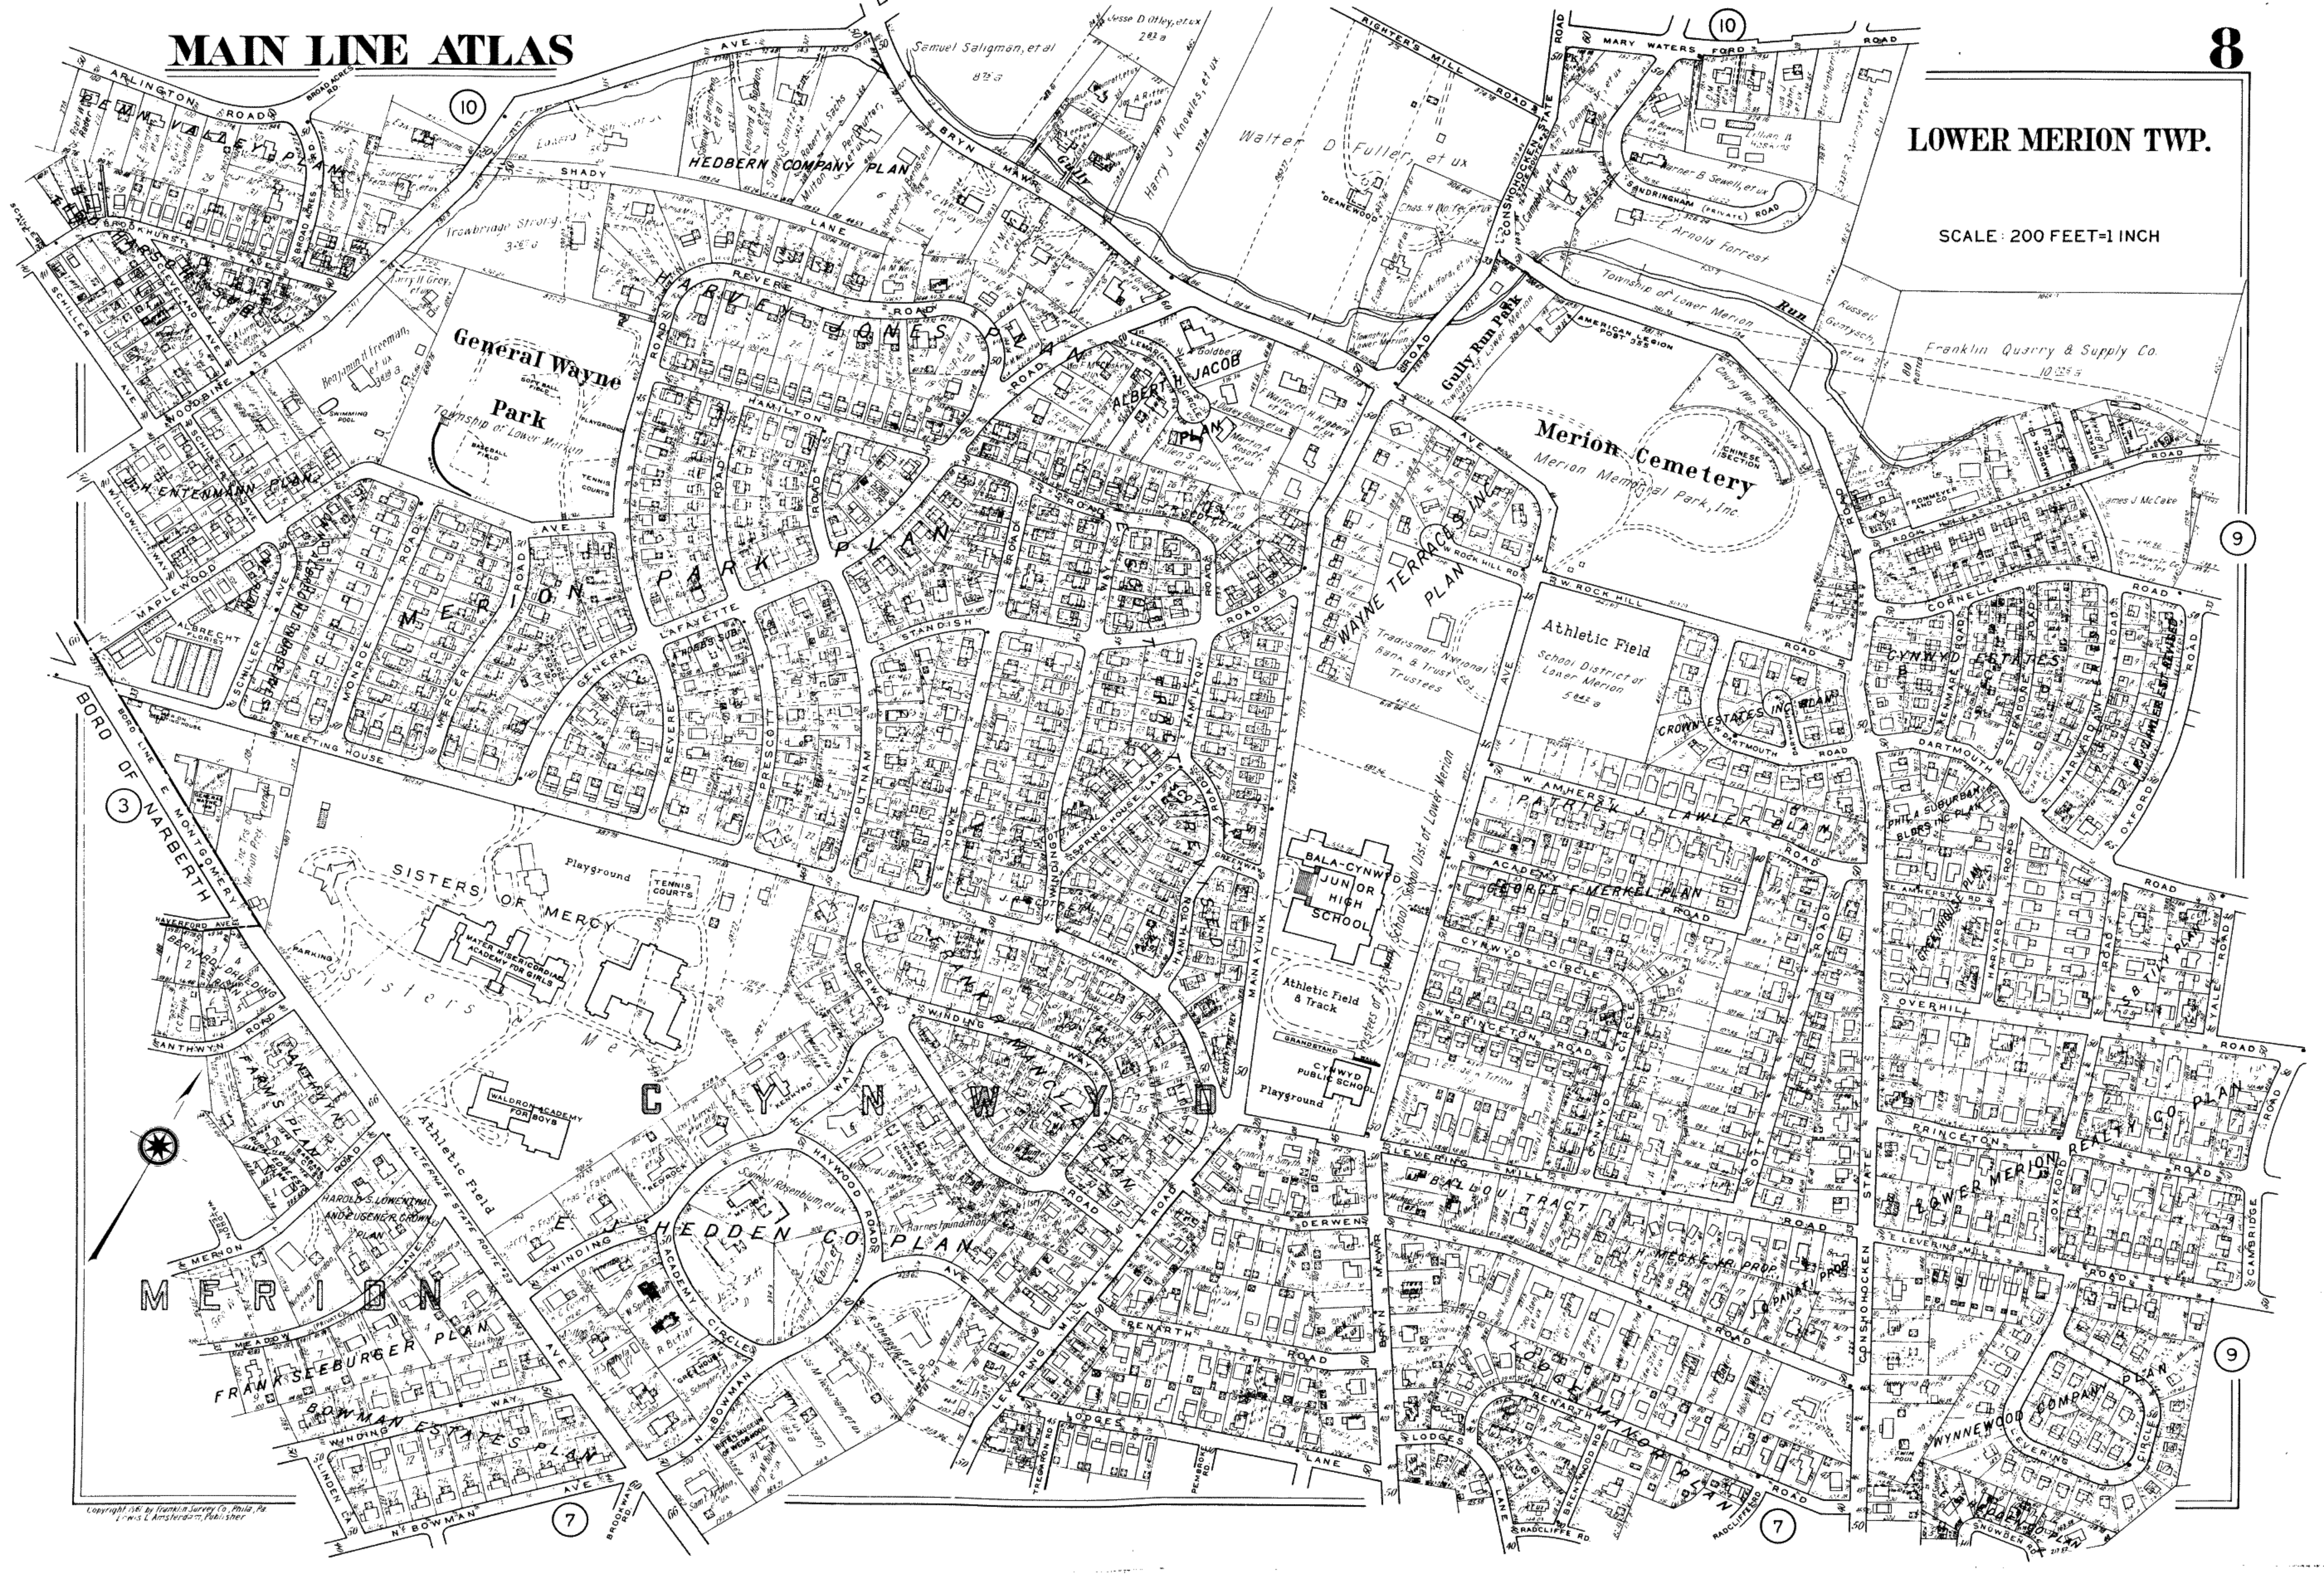

LOWER MERION TWP.

SCALE: 200 FEET=1 INCH

General Wayne Park
Township of Lower Merion

Merion Cemetery
Merion Memorial Park, Inc.

Athletic Field
School District of Lower Merion

BALA-CYNYD JUNIOR HIGH SCHOOL

Athletic Field & Track
CYNYWD PUBLIC SCHOOL
Playground

HEDDEN CO. PLAN

MERIDON PLAN

Copyright 1961 by Franklin Survey Co., Inc., Pa.
Lewis L. Amsterdam, Publisher