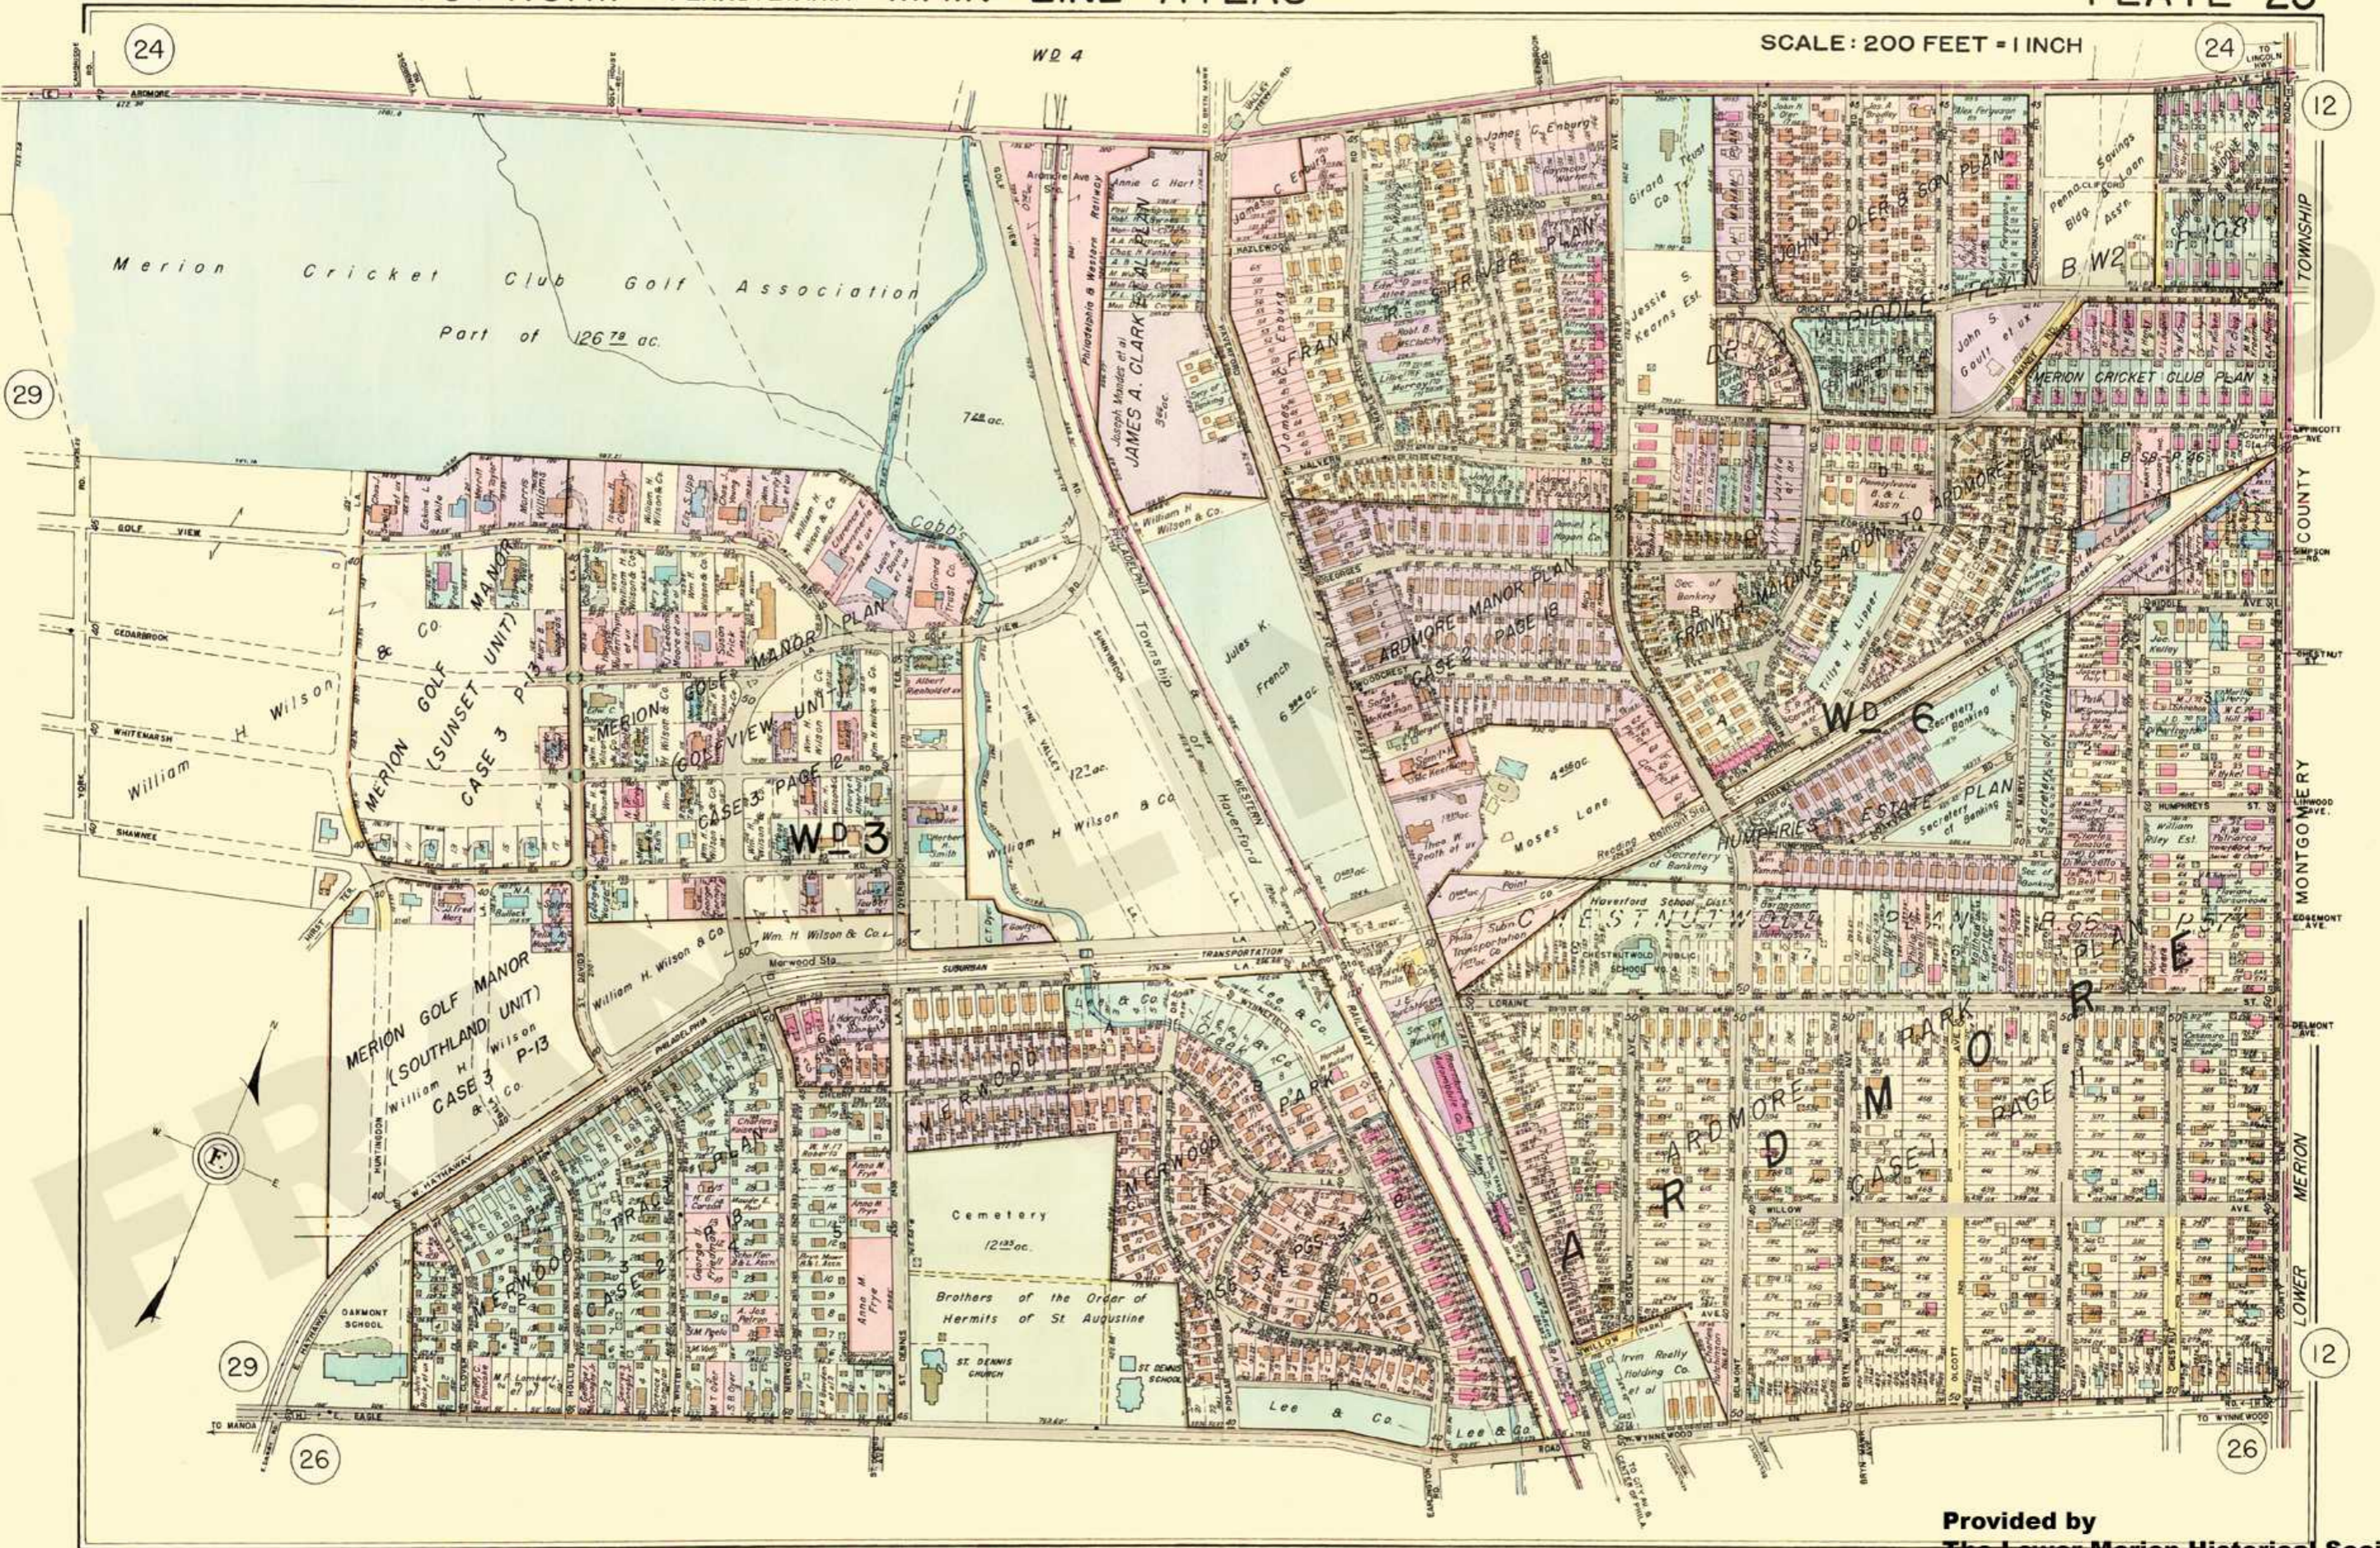

SCALE: 200 FEET = 1 INCH

24

24

29

12

COUNTY

MONTGOMERY

EDGEMONT

DELMONT

MERION

LOWER

12

26