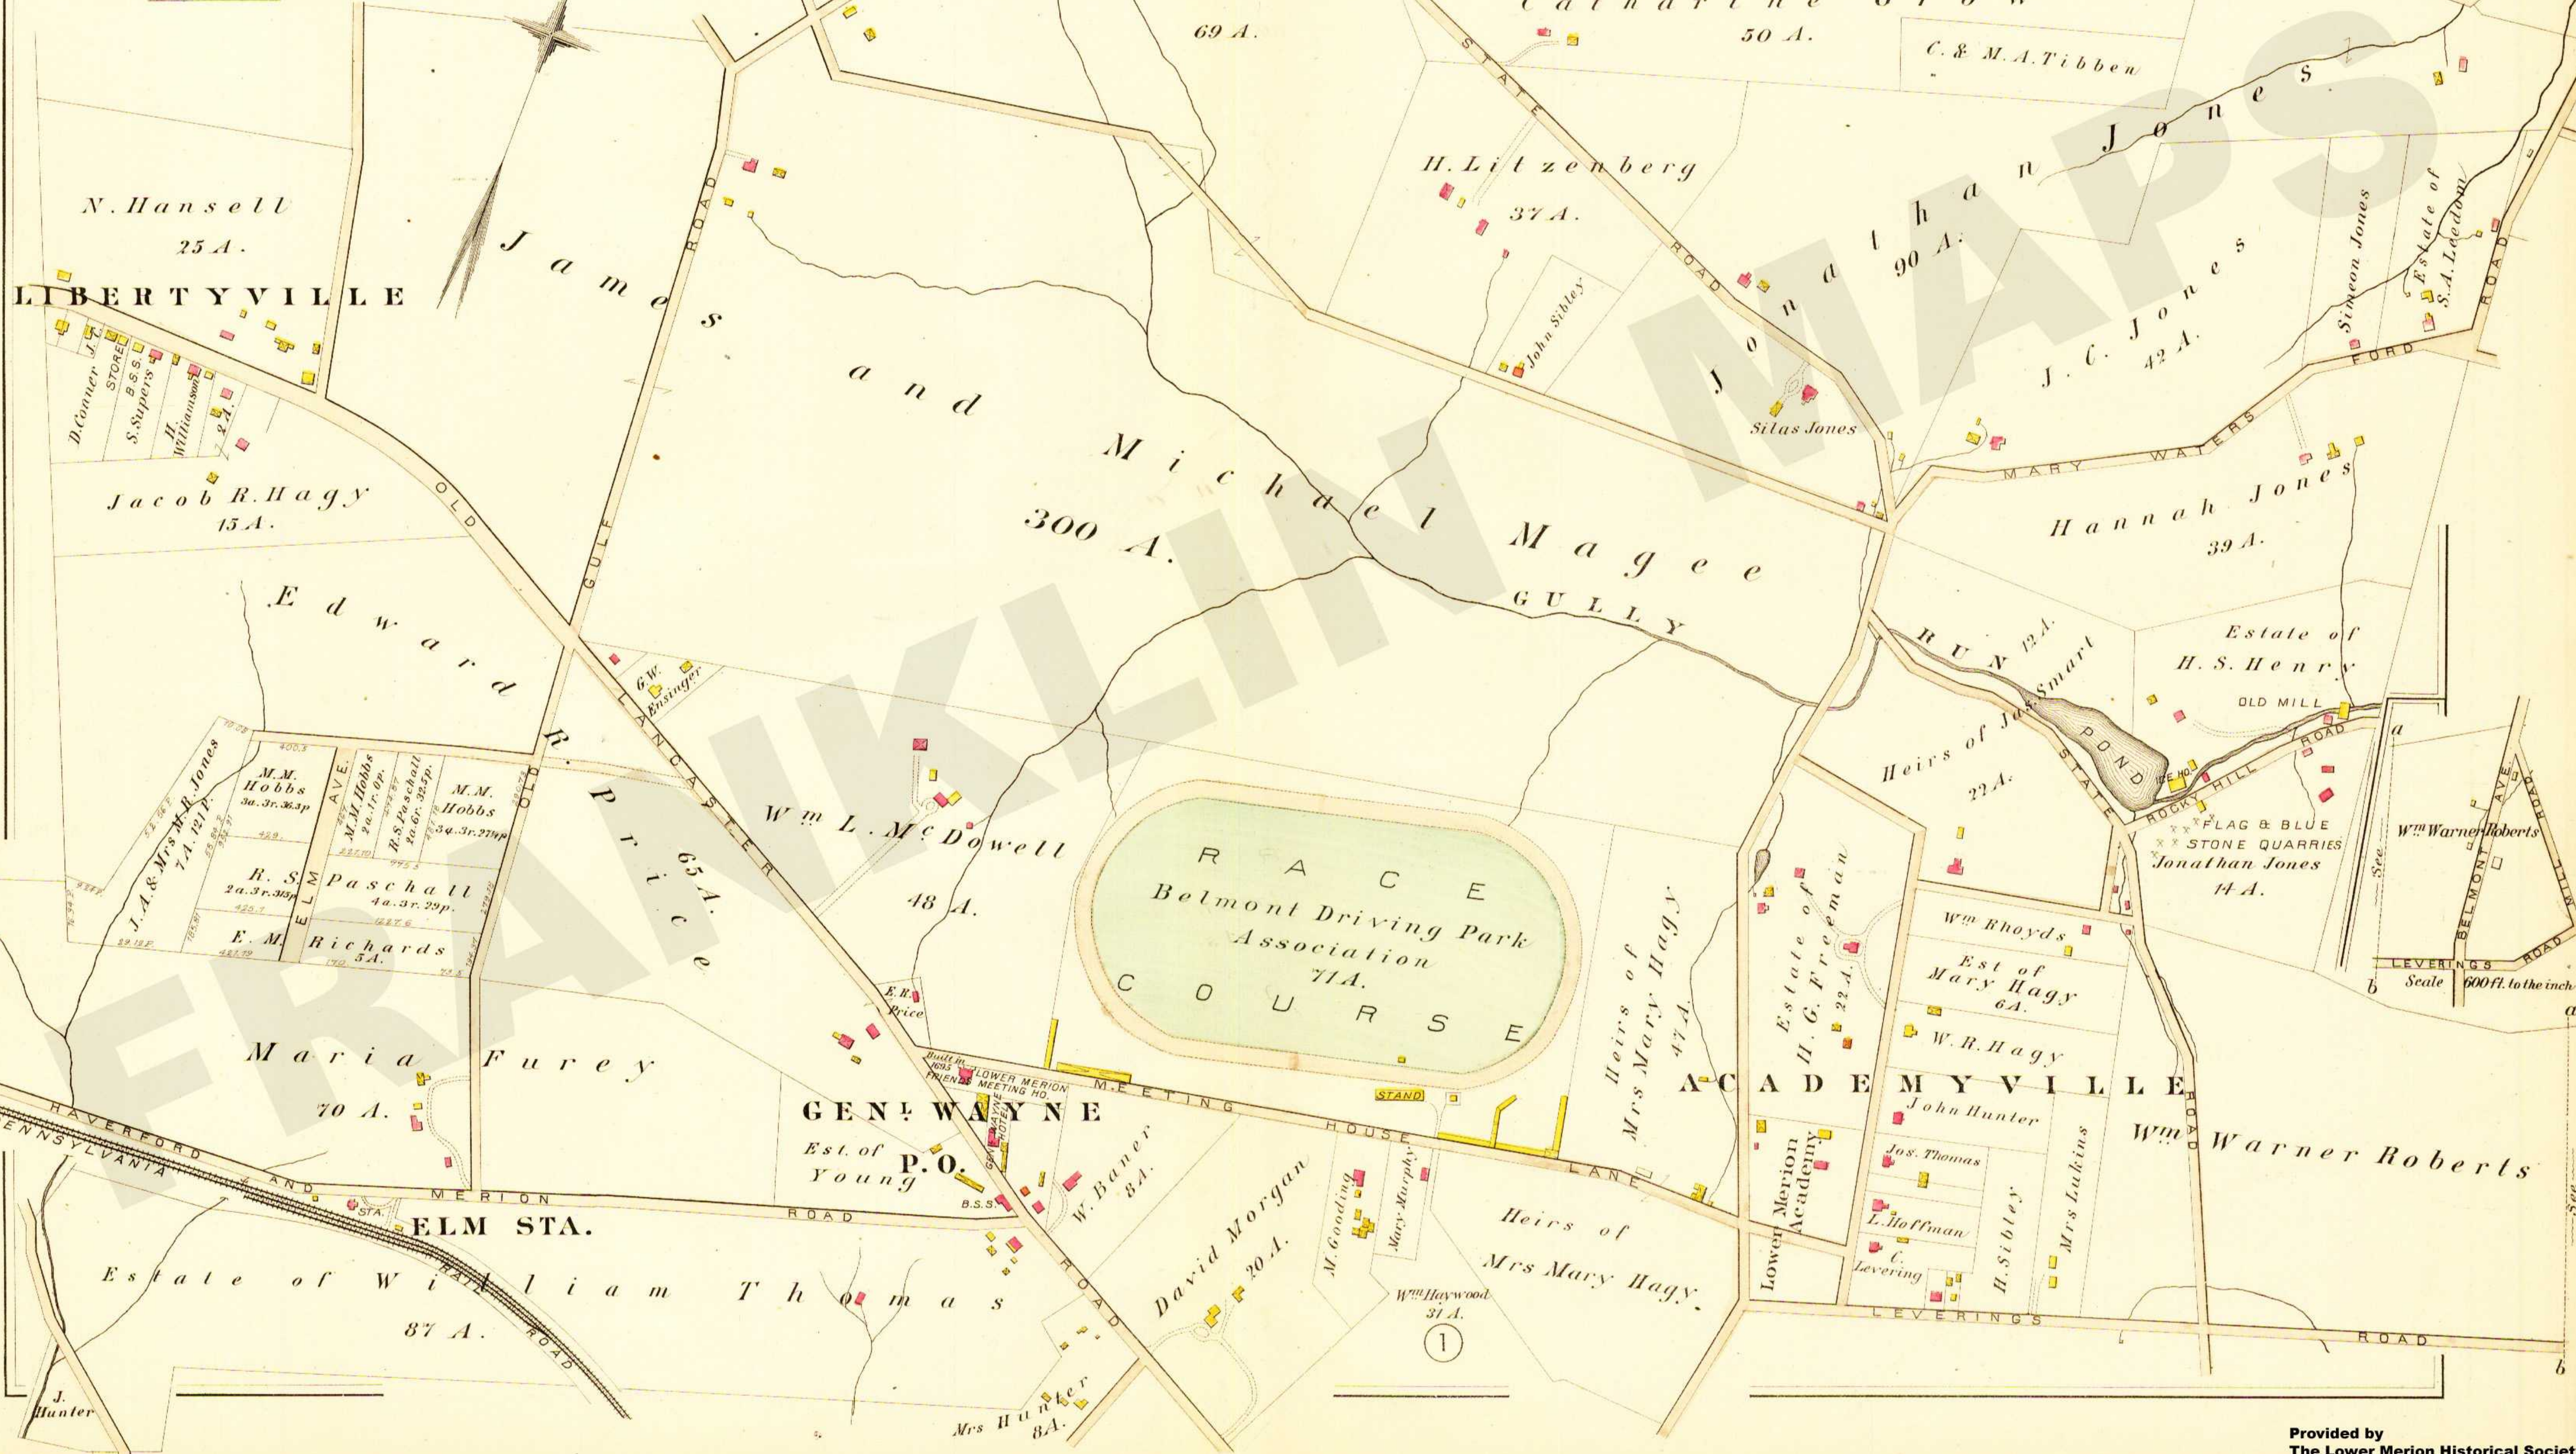

Bryn Mawr & Vicinity.
ATLAS OF
THE PROPERTIES ALONG
THE
PENNSYLVANIA RAILROAD
FROM
City Line to Malvern Station.

Scale 600 ft. to the inch