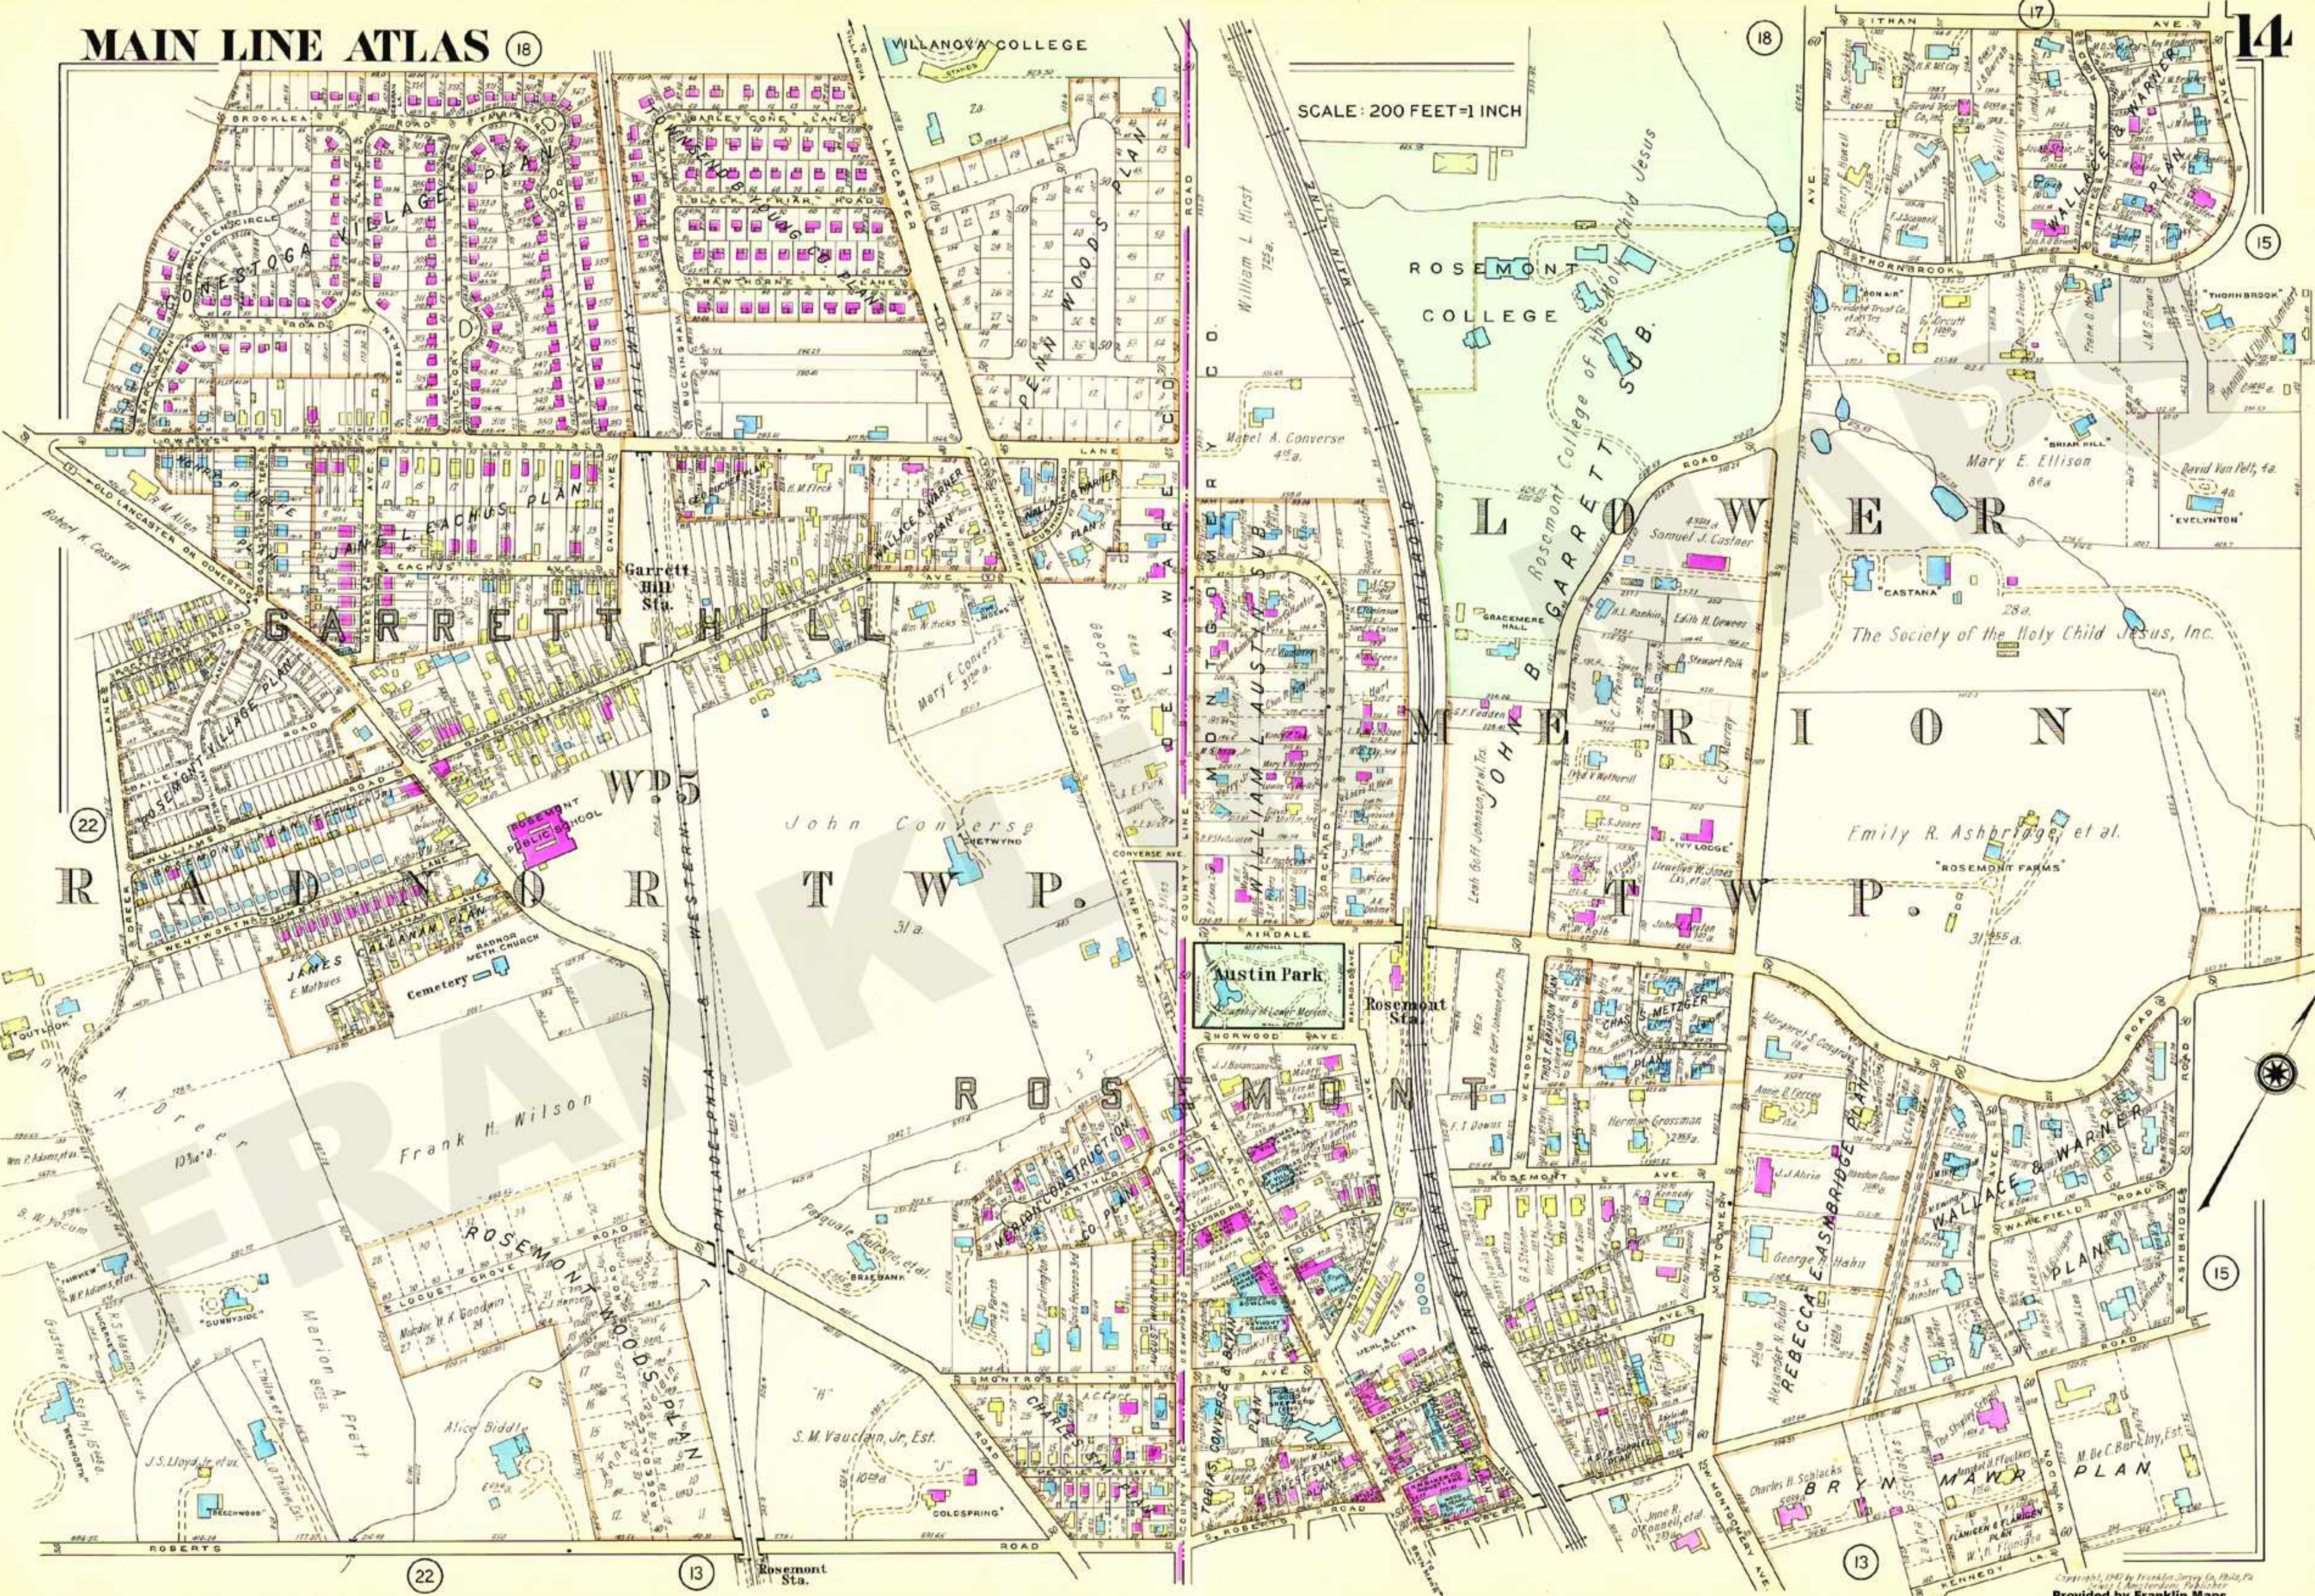

SCALE: 200 FEET=1 INCH

WILLANOVIA COLLEGE

ROSEMONT COLLEGE

ROSEMONT COLLEGE of the Holy Child Jesus

Austin Park

Rosemont Sta.

The Society of the Holy Child Jesus, Inc.

Emily R. Ashbridge, et al.

Cemetery

Frank H. Wilson

S. M. Vauclain, Jr. Est.